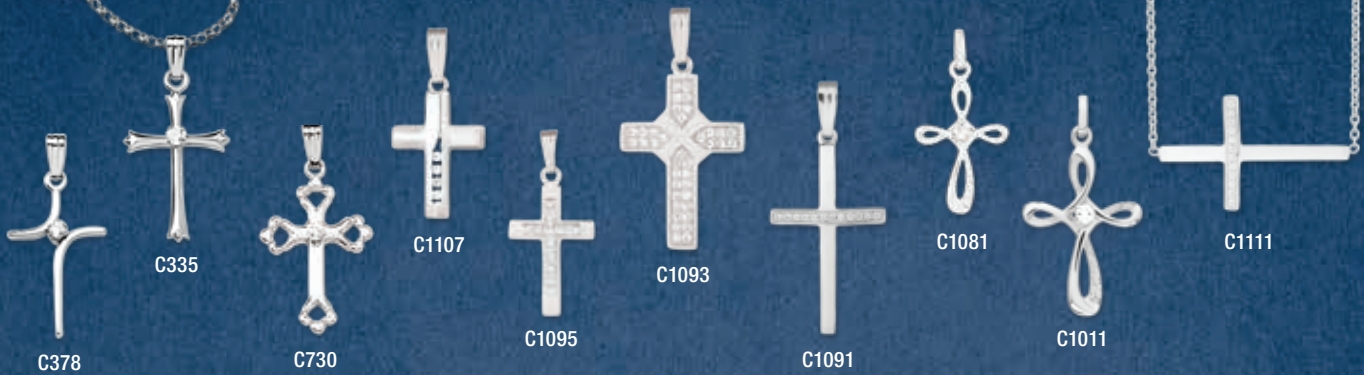

C678

STERLING SILVER CROSSES

HAND ENGRAVED

For the LORD is good and his love endures forever; his faithfulness continues through all generations.

-Psalm 100:4-5

STERLING SILVER CROSSES

CUBIC ZIRCONIA

GENUINE DIAMOND