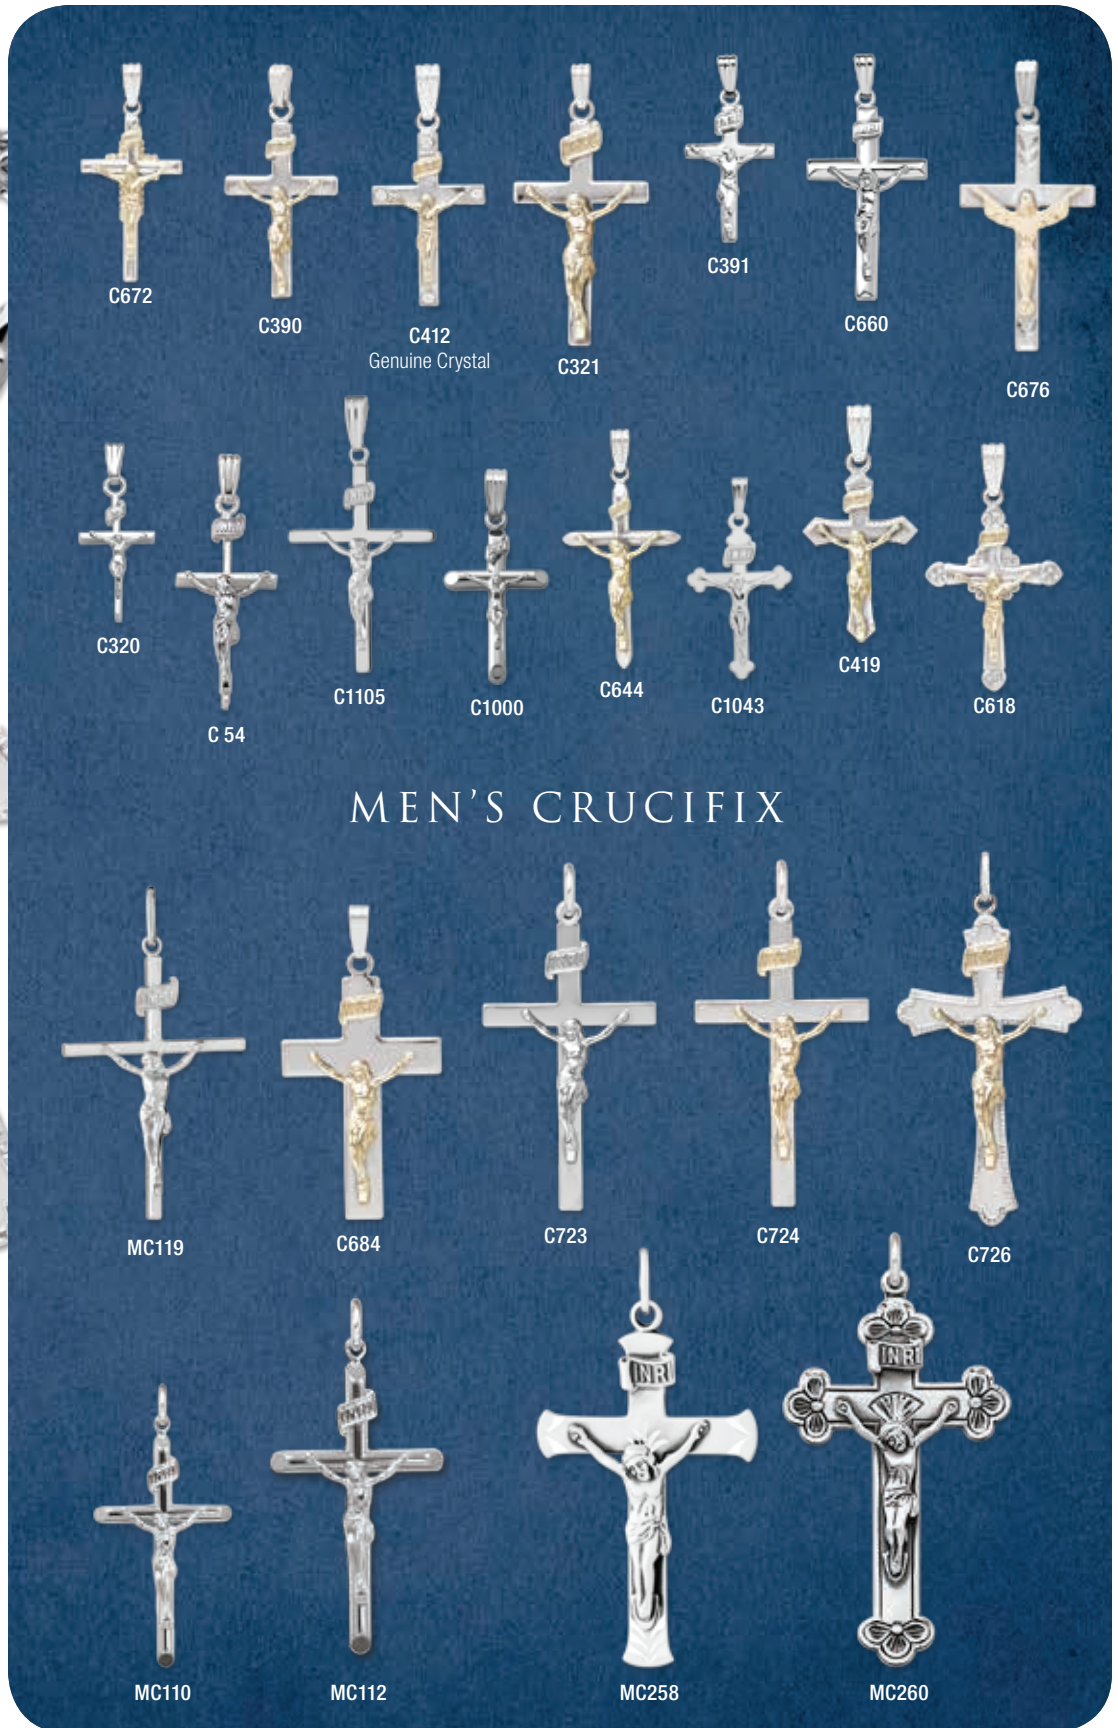

C937

C704

STERLING SILVER CRUCIFIX

MC114

MC253

MEN'S CRUCIFIX

STERLING SILVER MEDALS

ST. CHRISTOPHER